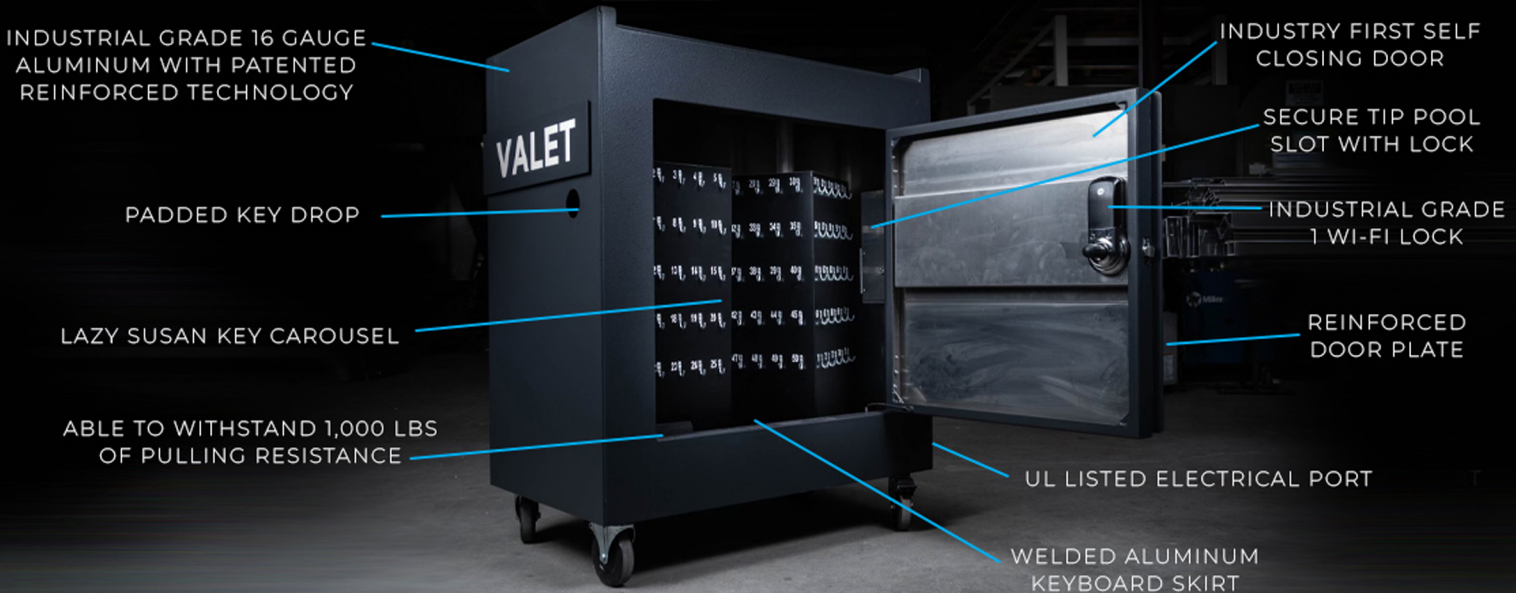

VALET VAULT

SAFER. SMARTER. STRONGER.

CHANGING THE GAME

PATENTED FIRST SELF-CLOSING IN INDUSTRY

INDUSTRIAL GRADE 16 GAUGE ALUMINUM WITH PATENTED REINFORCED TECHNOLOGY

PADDED KEY DROP

LAZY SUSAN KEY CAROUSEL

ABLE TO WITHSTAND 1,000 LBS OF PULLING RESISTANCE

INDUSTRY FIRST SELF-CLOSING DOOR

SECURE TIP POOL SLOT WITH LOCK

INDUSTRIAL GRADE 1 WI-FI LOCK

REINFORCED DOOR PLATE

UL LISTED ELECTRICAL PORT

WELDED ALUMINUM KEYBOARD SKIRT

VALET VAULT DIFFERENCE

REINFORCED ALUMINUM

Built with Industrial-grade rust-proof, reinforced aluminum for durability and an extended lifecycle

SELF-CLOSING DOOR

Patented, Industry first self-closing door to prevent keys being exposed while unattended

WAYFINDING SIGNAGE

Backlit or Vinyl "VALET" signage is positioned on both sides of the podium to clearly mark a valet service area

VALET ARMOR PAINT

All vaults come with Valet Armor paint-scratch resistant available in any color